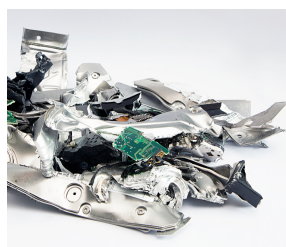

HSM StoreEx HDS 150 - 40 mm

HSM StoreEx HDS 150 digital data media shredder

The HSM StoreEx HDS 150 digital data media shredder destroys digital media devices in a safe and economical way – and is data protection compliant as well.

Technical data

Order number:	1772811	Cutting capacity HDD 2,5":	1200,0 St/H
EAN	4026631055338	Cutting capacity CD/DVD:	4200 St/h
Cutting type:	strip cut	Cutting capacity magnetic tapes:	280 St/h
Cutting size:	40 mm	Loading aperture Length x Width x Height:	290 x 165 x 60 mm
Security level (DIN 66399):	E-2 H-3 security cut T-1	Noise level (idle operation):	ca. 61 dB(A)
Driving power:	1,5 kW	Width x Depth x Height:	1200 x 815 x 1325 mm
Voltage / Frequency:	220-240 V / 50 Hz/60 Hz	Weight:	534 kg
Intake width:	165 mm	Shredder material:	Staples and paper clips, Credit card, CD/DVD, Floppy disk, Hard drives up to 3.5", Magnetic tapes up to 3.5"
Container volume / collecting:	40 l		
Cutting capacity HDD up to 3,5":	210 St/h		

Product information

The waste container can be easily removed and emptied.

A conventional 3.5 inch hard disk is cut into at least three parts ("H-3 security cut"). The security level is thus many times higher than with conventional methods.

The digital data media shredder is operated with single-phase power connection.

HSM®

Continuous energy-saving operation

This powerful machine provides an excellent cutting performance combined with reliable continuous operation