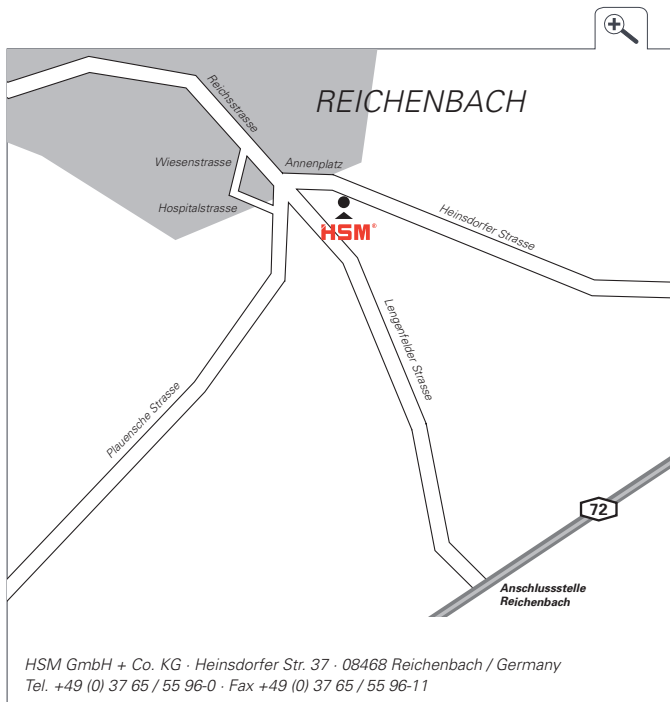

Directions to HSM Reichenbach

By car:

Input for the route guidance system:

08468 Reichenbach
Heinsdorfer Strasse 37

Freeway A 72 from direction Hof - Dresden, leave at exit Reichenbach.

Drive on Lengenfelder Strasse to direction Reichenbach.

At Annenplatz it is forbidden to turn right, therefore stay on Reichsstrasse into direction to the inner city and then take the next possibility to turn.

Turn to left to the Heinsdorfer Strasse, HSM building is on the right side: Heinsdorfer Str. 37.