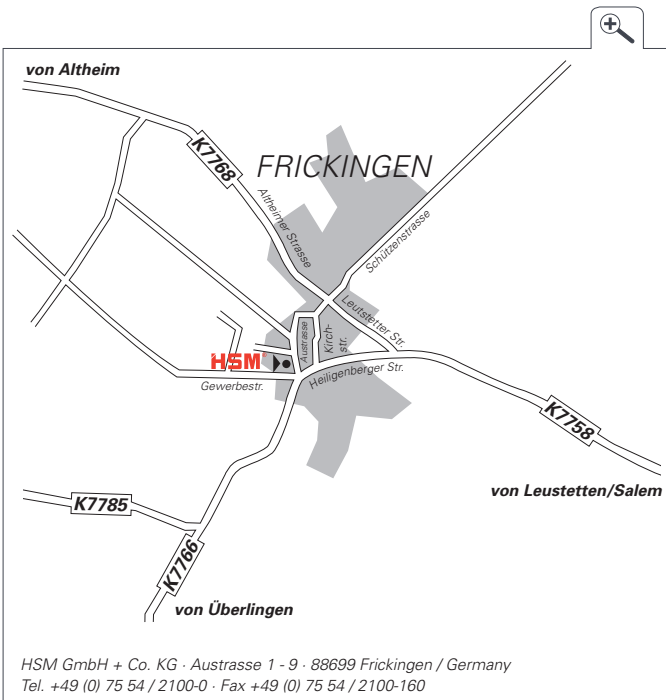

# Directions to HSM Frickingen

**By Air:**

Zürich, Stuttgart or Friedrichshafen airports

**By Car:**

**Input for the route guidance system:**

88699 Frickingen

Austrasse 1 - 9

**From Stuttgart:**

A 81 in the direction of Singen to the Hegau clover leaf – continue on A 98 in the direction of Stockach and Lindau – to the end of the freeway – then continue on B 31 in the direction of Lindau to Überlingen – from there in the direction of Saulgau/ Heiligenberg and Frickingen – in Frickingen approx. 200 m after the beginning of the village, turn to the left in a sharp right curve into the Austrasse, then please follow the signs.

**From Friedrichshafen:**

By way of Markdorf to Salem/Neufrach – in Neufrach, turn in the direction of Weildorf – in Weildorf, in the direction of Heiligenberg and Frickingen – by way of Lampach to Leustetten – in Leustetten, turn to the left to Frickingen – in Frickingen approx. 200 m after the beginning of the village, turn right in a sharp left curve into the Austrasse, then please follow the signs.

**And how do I drive from the Frickingen plant to the Salem plant?**

- Turn to the left in the direction of Leustetten
- At the beginning of Leustetten, turn to the right in the direction of Weildorf/Salem
- Straight ahead to the traffic circle
- From the traffic circle in the direction of Neufrach/Markdorf
- In Neufrach in the traffic circle, take the first exit in direction of Mimmenshausen
- After 300 meters turn right into the Bahnhofstrasse 115.